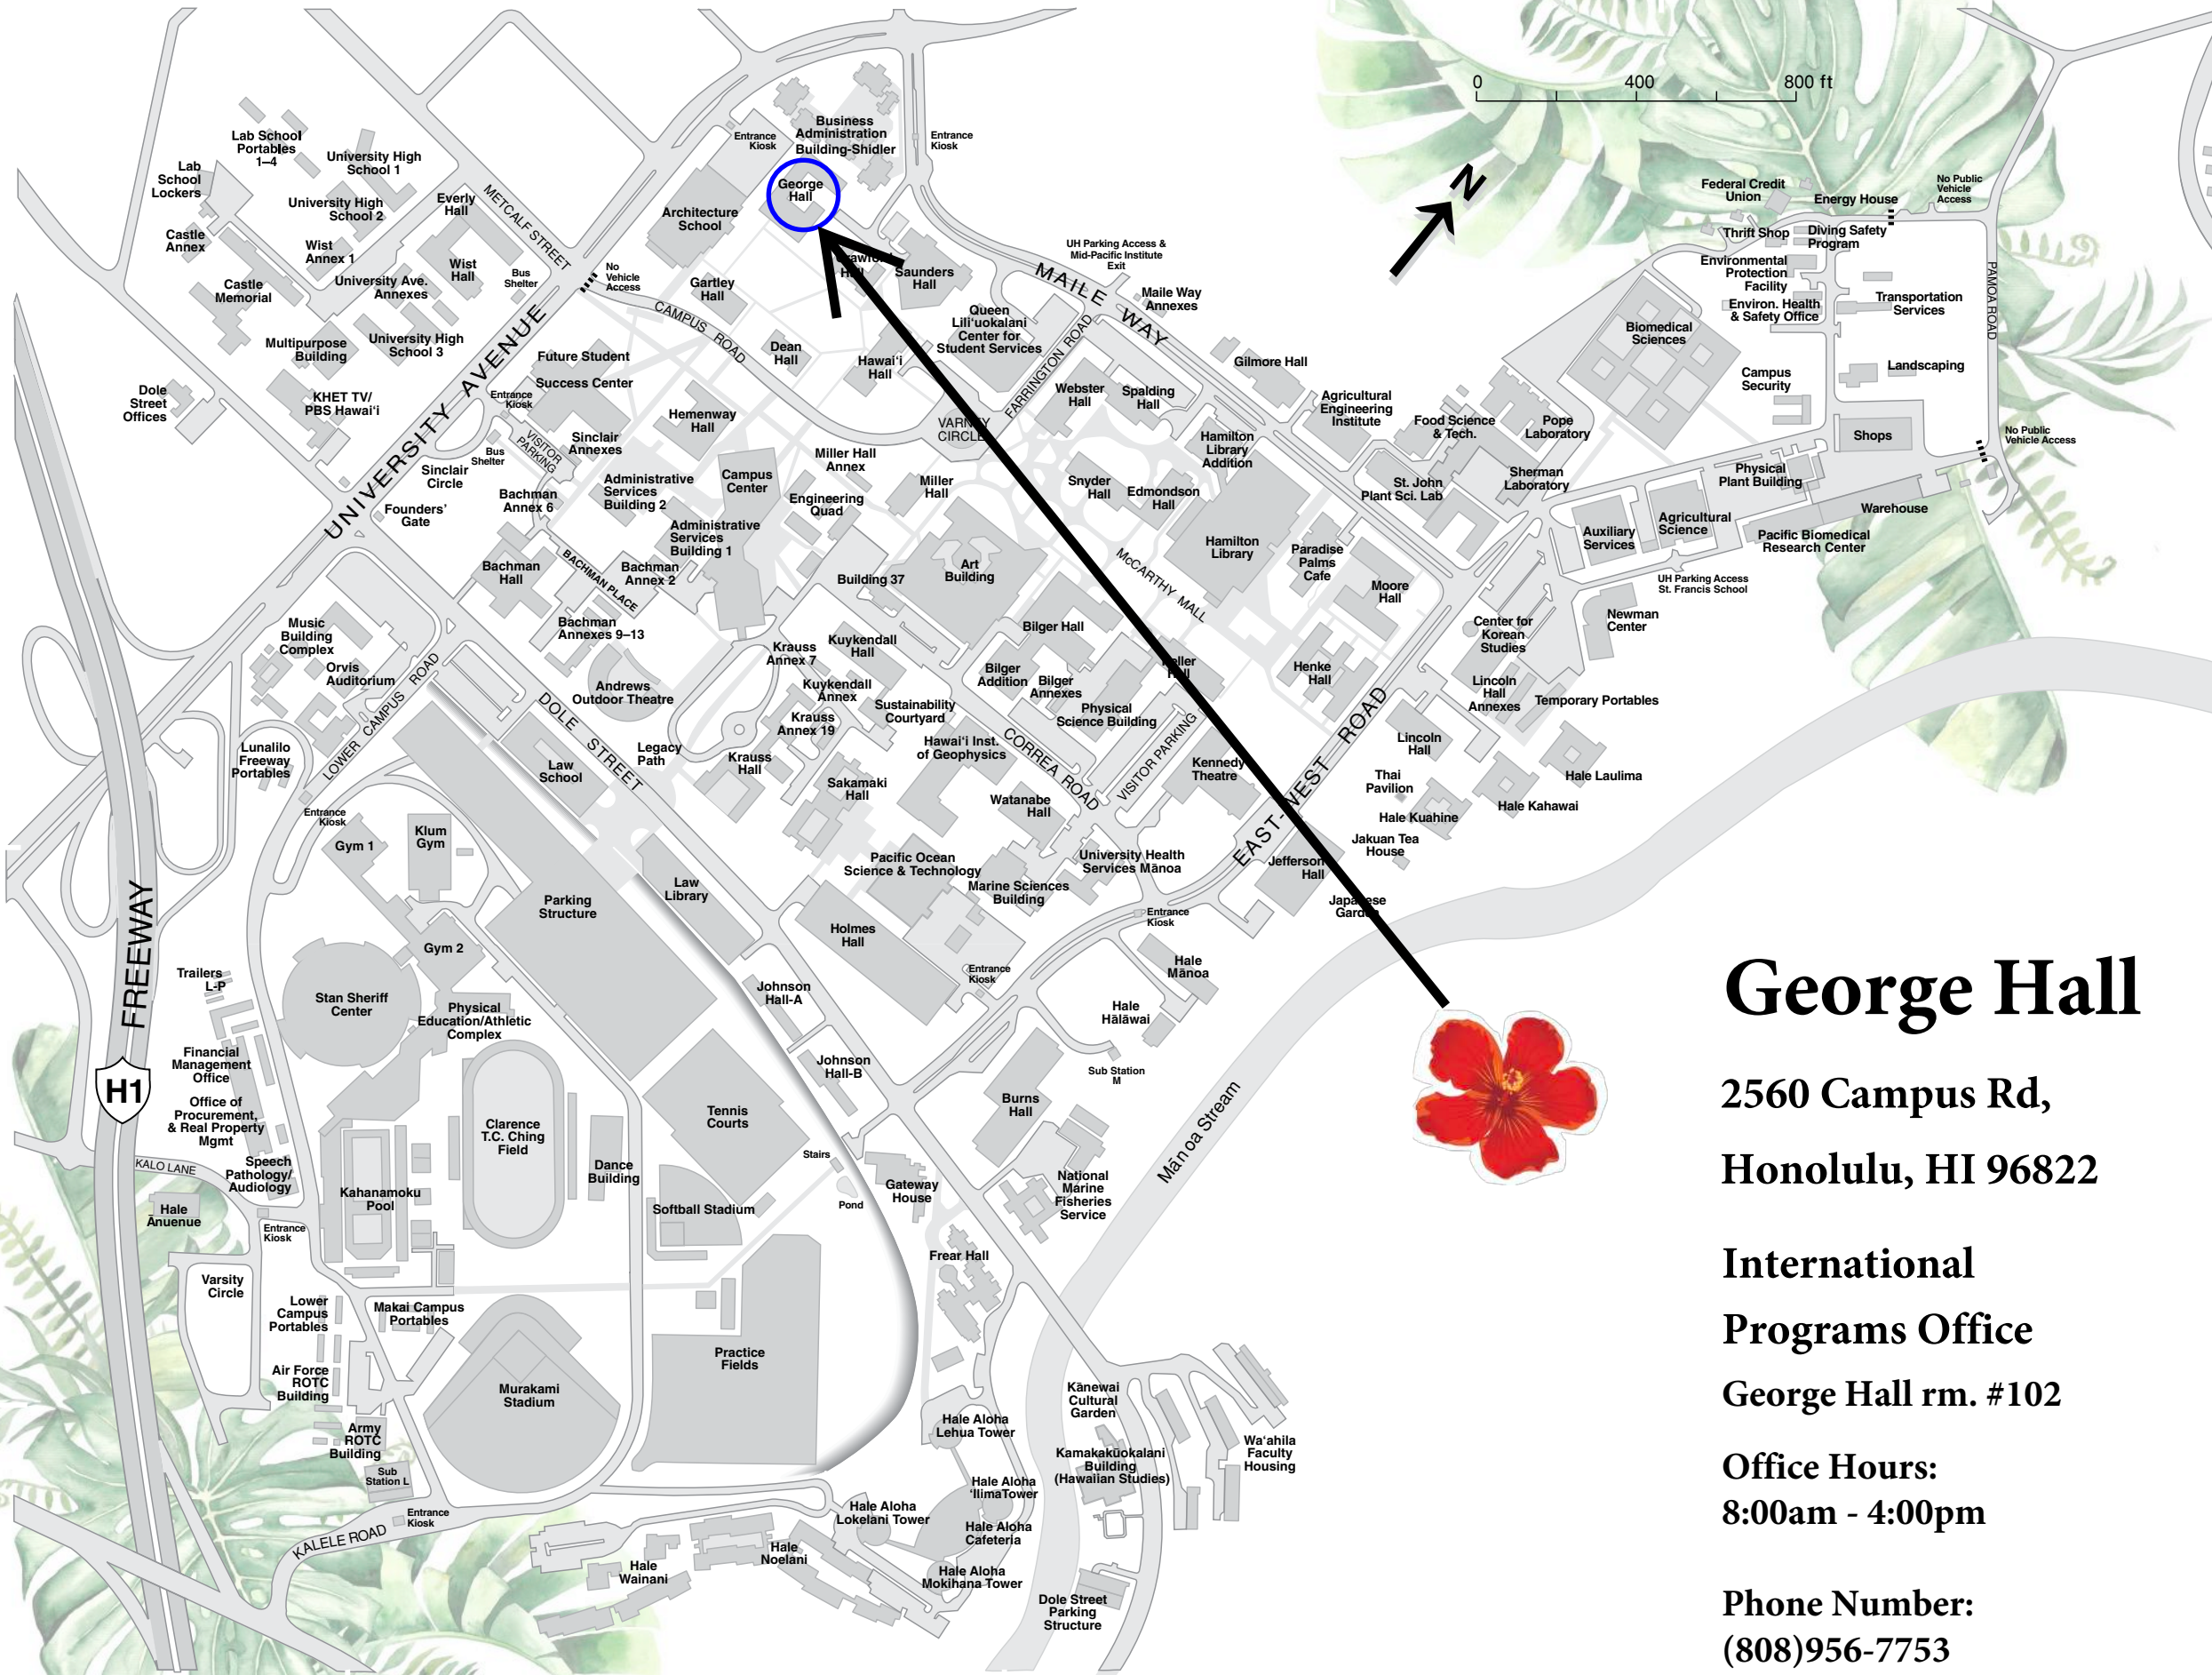

University of Hawai'i at Mānoa Outreach College

George Hall

2560 Campus Rd,
Honolulu, HI 96822

International
Programs Office
George Hall rm. #102

Office Hours:
8:00am - 4:00pm

Phone Number:
(808)956-7753